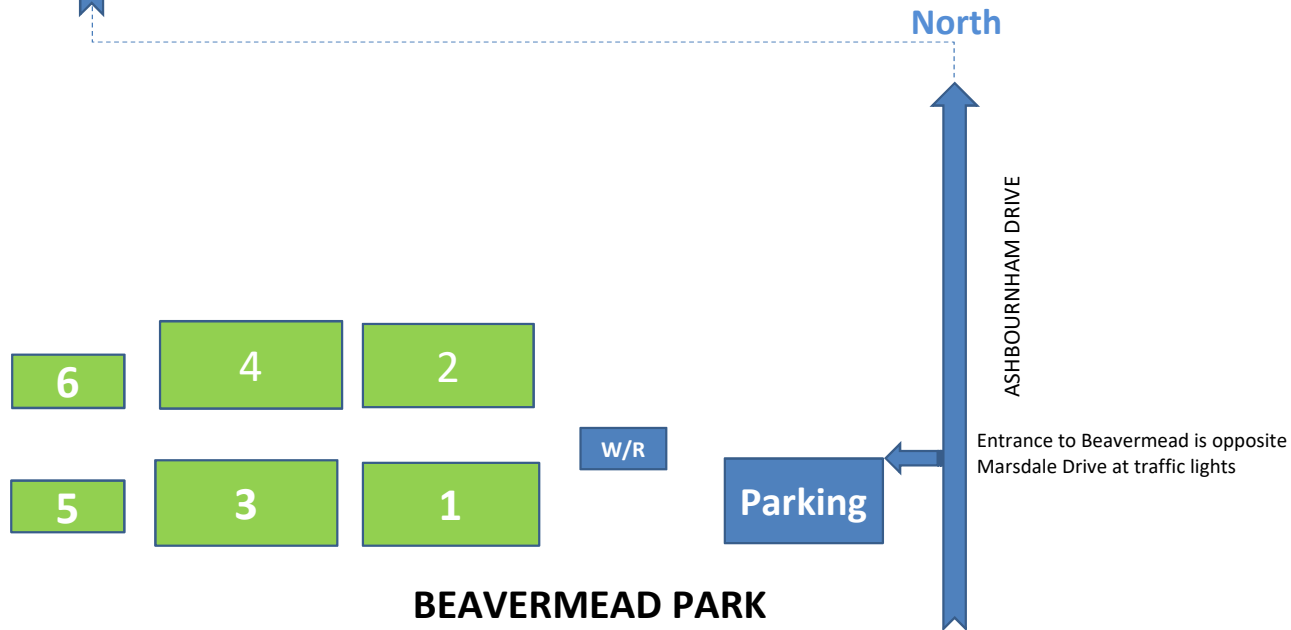

PETERBOROUGH CITY SOCCER CLUB

FIELD LAYOUT - EASTGATE and BEAVERMEAD PARKS