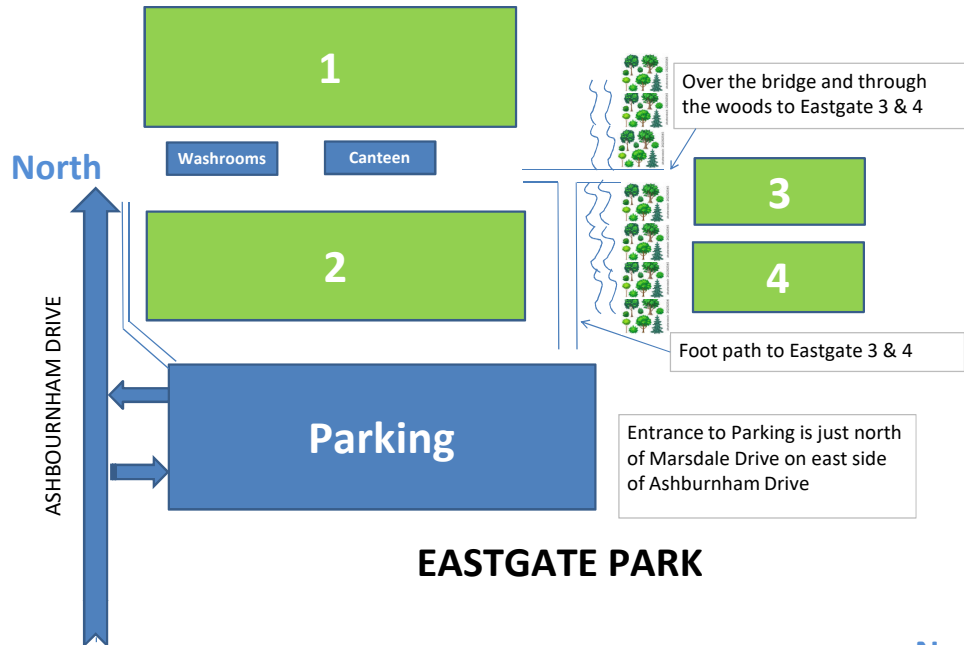

PETERBOROUGH CITY SOCCER CLUB

FIELD LAYOUT - EASTGATE and BEAVERMEAD PARKS