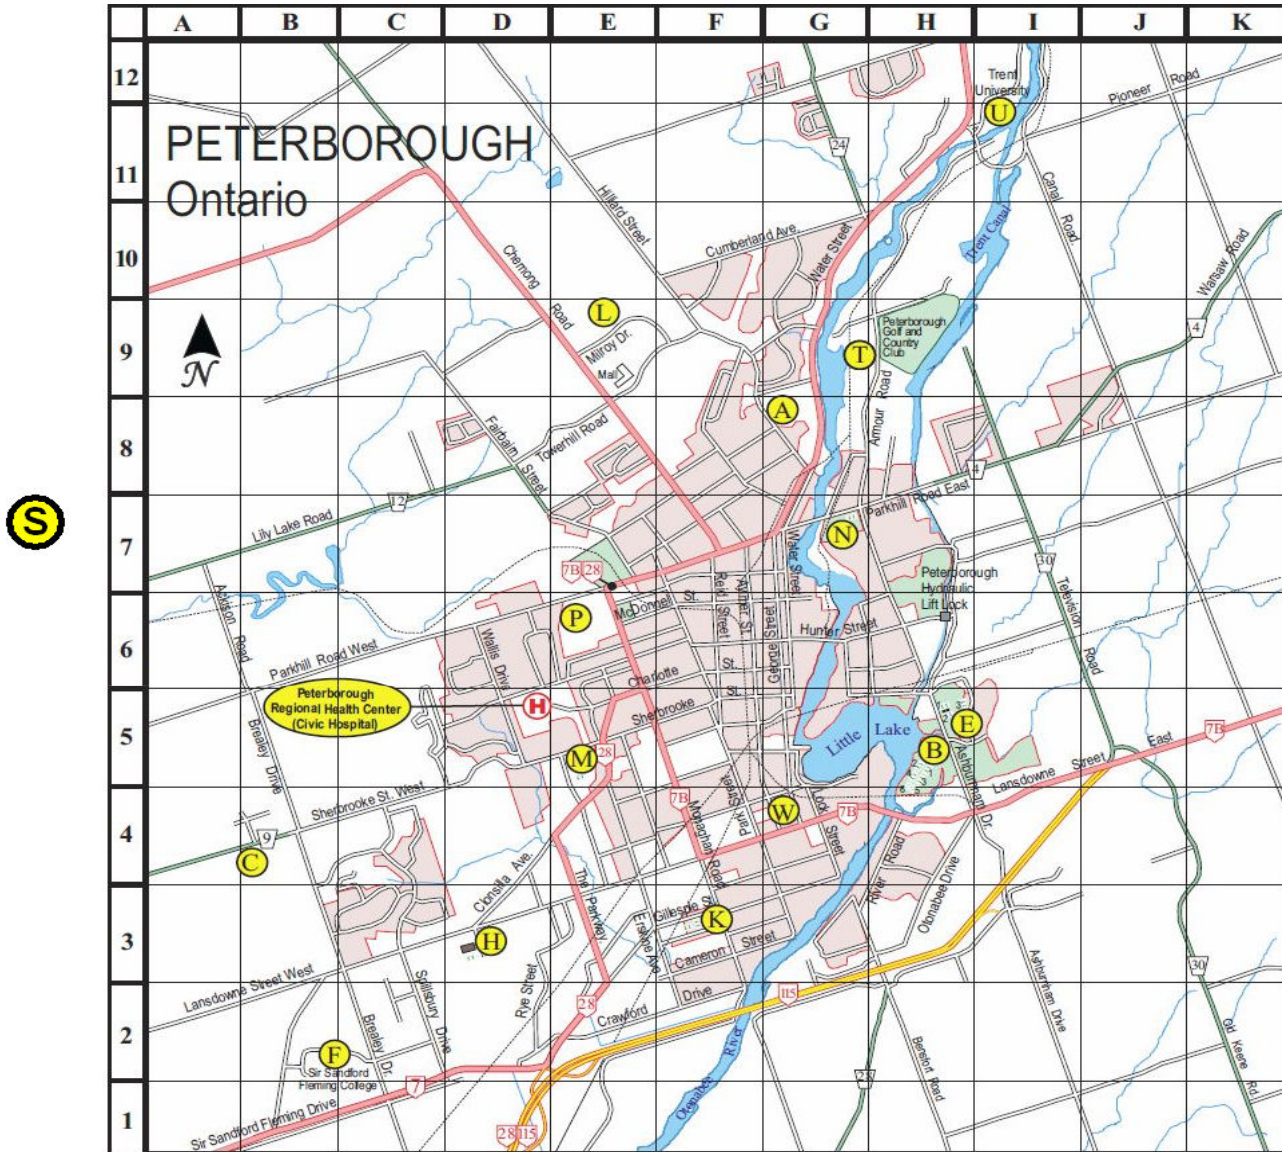

PETERBOROUGH CITY SOCCER CLUB

Symbol	Soccer Field	Symbol	Soccer Field
A	Adam Scott Secondary School G-8 Hillard St. - west of Water Street	N	Nichols Oval Park G-7 Parkhill Road East and Armour Road
E	Eastgate Park - 1,2,3 H-5 Ashburnham Drive - east side	T	Thomas A. Stewart Secondary School G-9 Armour Road - across from golf course
B	Beavermead Park - 1,2,3,4,5,6 H-5 Ashburnham Drive - west side at Marsdale Drive	C	Crestwood Secondary School B-4 Sherbrooke St. - just west of Brealey Drive
H	Holy Cross Secondary School D-3 Lansdowne Street West at Clonsilla Avenue	P	St. Peters Secondary School E-6 Parkhill Road - just west of Monaghan Road
K	Kenner Collegiate Secondary School F-3 Monaghan Road South and Gillespie Ave.	L	Milroy Park - 1, 2 E-9 Milroy Drive - east of Chemong Road - north of mall
M	Kinsmen Arena Park E-5 Sherbrooke Street - just west of Clonsilla Avenue	F	Sir Sandford Fleming College - 1, 2 B-2 Brealey Drive - north of Sir Sanford Fleming Drive
W	King Edward Park G-4 Alymer Street and Princess Street	U	Trent University I-11 Water St north - at Nassau Mills
S	Spilplex - 7939 Highway #7 Hwy 7 north of Lily Lake Road		

FIELD LOCATIONS - CITY OF PETERBOROUGH