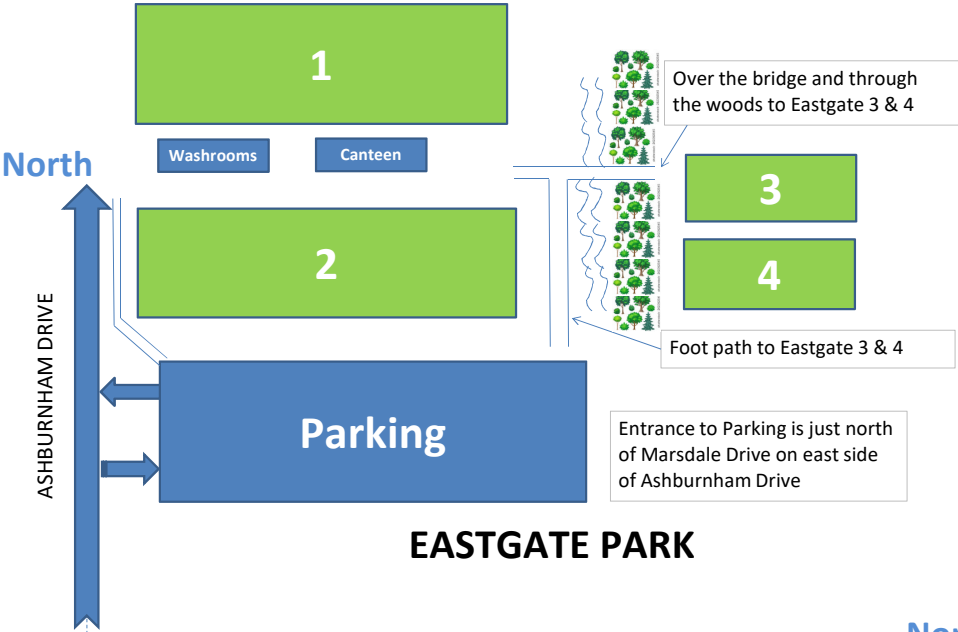

PETERBOROUGH CITY SOCCER CLUB

FIELD LAYOUT - EASTGATE and BEAVERMEAD PARKS