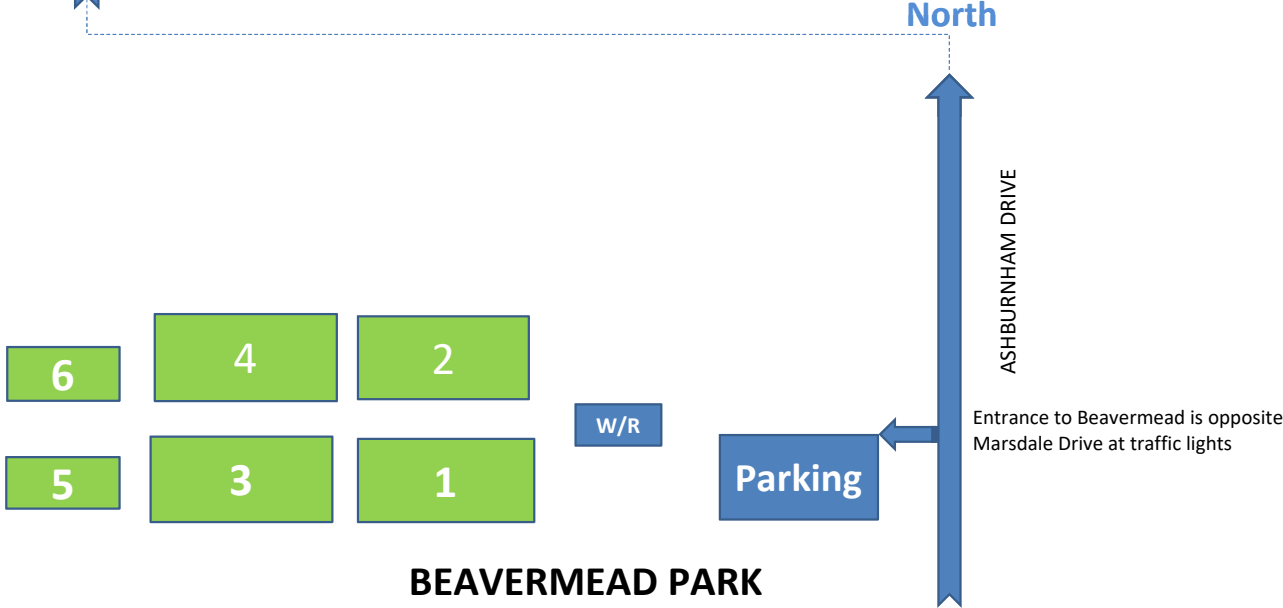

PETERBOROUGH CITY SOCCER CLUB

FIELD LAYOUT - EASTGATE and BEAVERMEAD PARKS