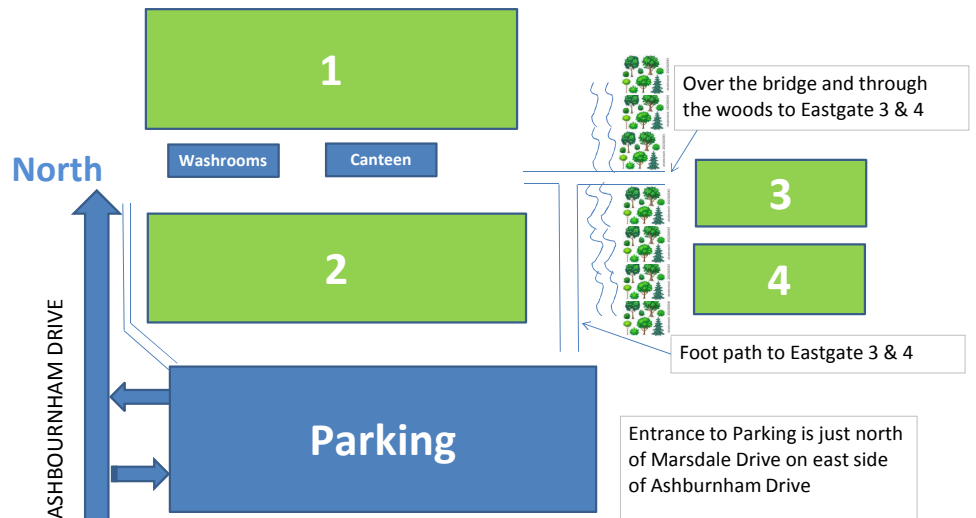

PETERBOROUGH CITY SOCCER CLUB

EASTGATE PARK