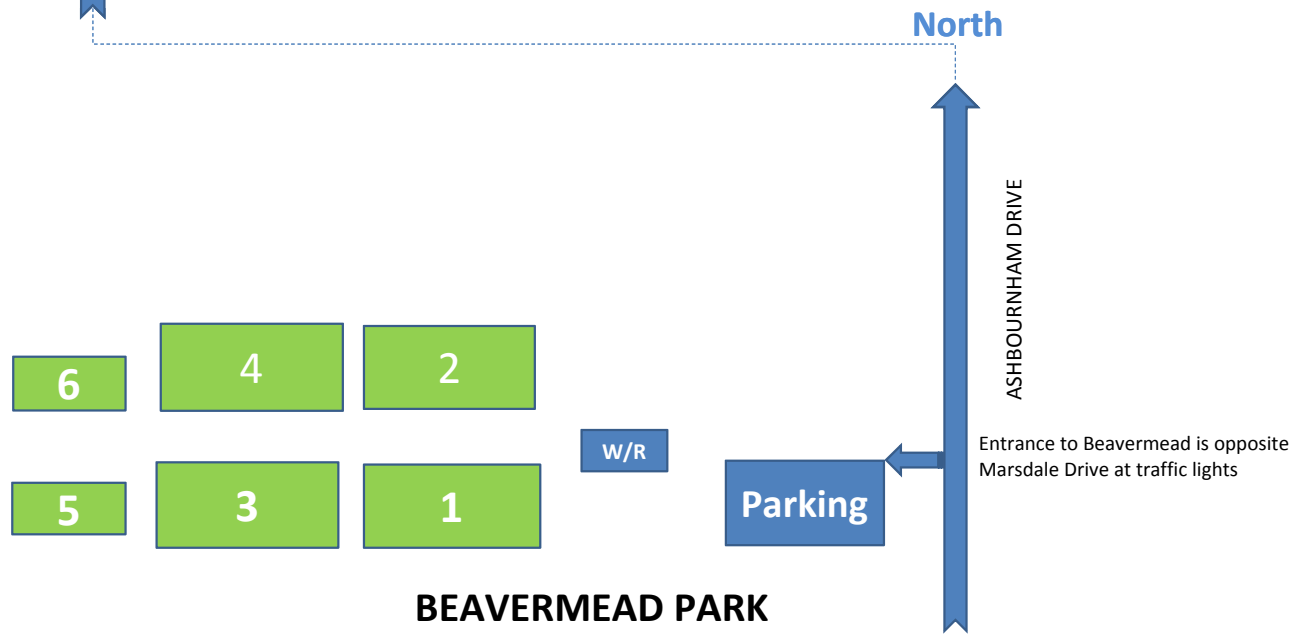

BEAVERMEAD PARK

FIELD LAYOUT - EASTGATE and BEAVERMEAD PARKS