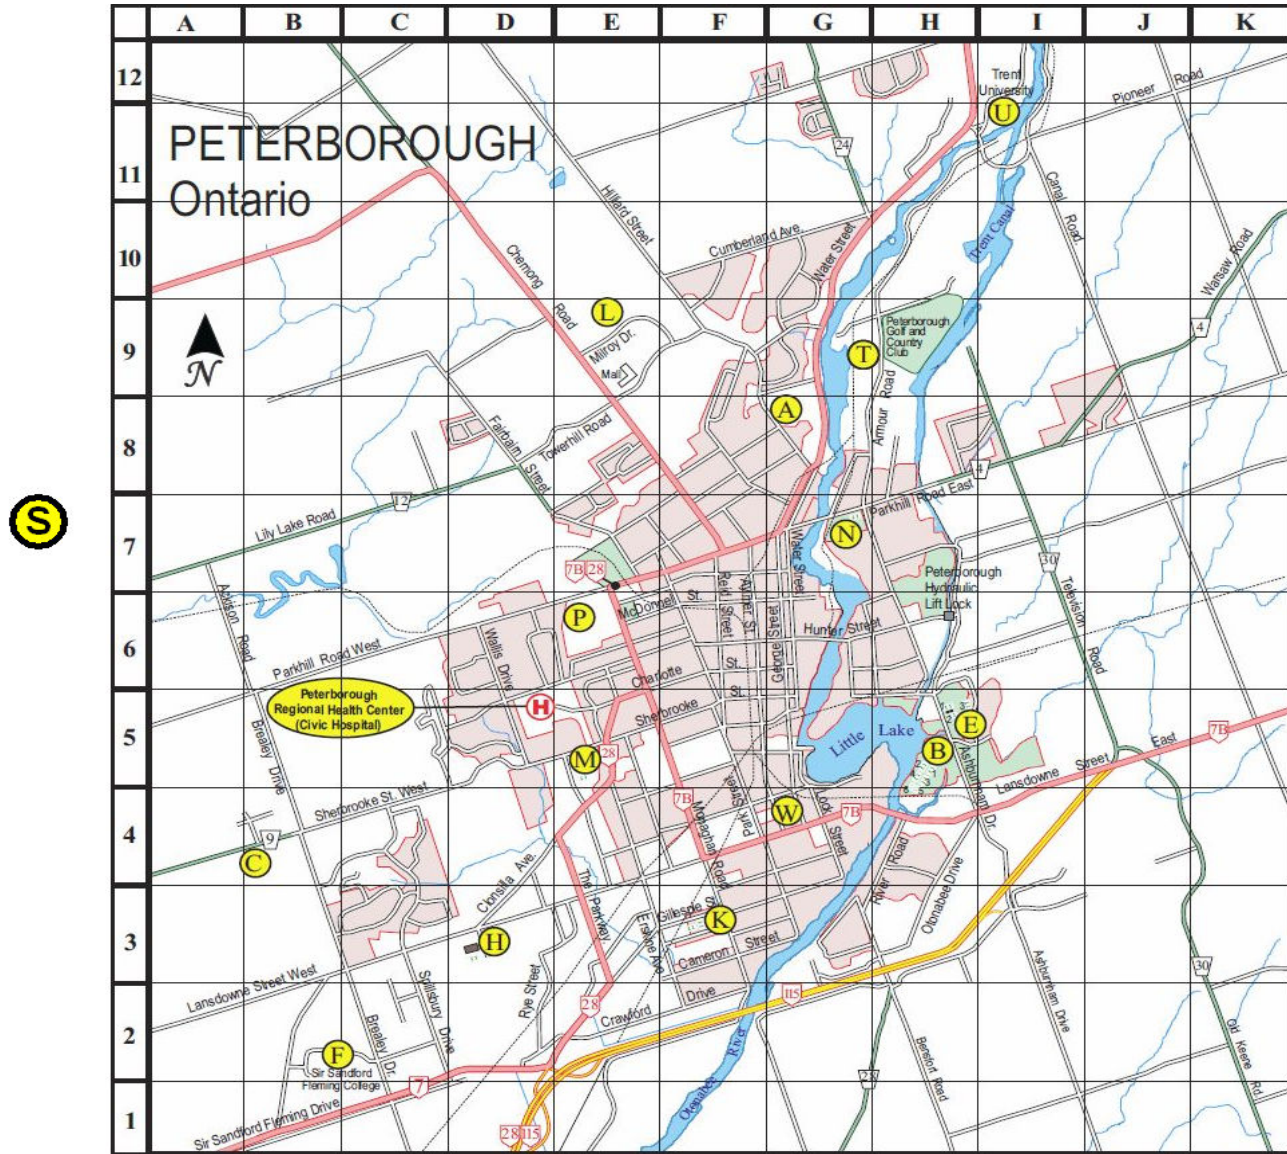

PETEBOROUGH CITY SOCCER CLUB

Symbol	Soccer Field	Symbol	Soccer Field
(A)	Adam Scott Secondary School G-8 Hilliard St. - west of Water Street	(N)	Nichols Oval Park G-7 Parkhill Road East and Armour Road
(E)	Eastgate Park - 1,2,3 H-5 Ashburnham Drive - east side	(T)	Thomas A. Stewart Secondary School G-9 Armour Road - across from golf course
(B)	Beavermead Park - 1,2,3,4,5,6 H-5 Ashburnham Drive - west side at Marsdale Drive	(C)	Crestwood Secondary School B-4 Sherbrooke St. - just west of Brealey Drive
(H)	Holy Cross Secondary School D-3 Lansdowne Street West at Clonsilla Avenue	(P)	St. Peters Secondary School E-6 Parkhill Road - just west of Monaghan Road
(K)	Kenner Collegiate Secondary School F-3 Monaghan Road South and Gillespie Ave.	(L)	Milroy Park - 1, 2 E-9 Milroy Drive - east of Chemong Road - north of mall
(M)	Kinsmen Arena Park E-5 Sherbrooke Street - just west of Clonsilla Avenue	(F)	Sir Sandford Fleming College - 1, 2 B-2 Breally Drive - north of Sir Sandford Fleming Drive
(W)	King Edward Park G-4 Alymer Street and Princess Street	(U)	Trent University I-11 Water St north - at Nassau Mills
(S)	Spilex - 7939 Highway #7 Hwy 7 north of Lily Lake Road		

FIELD LOCATIONS - CITY OF PETEBOROUGH