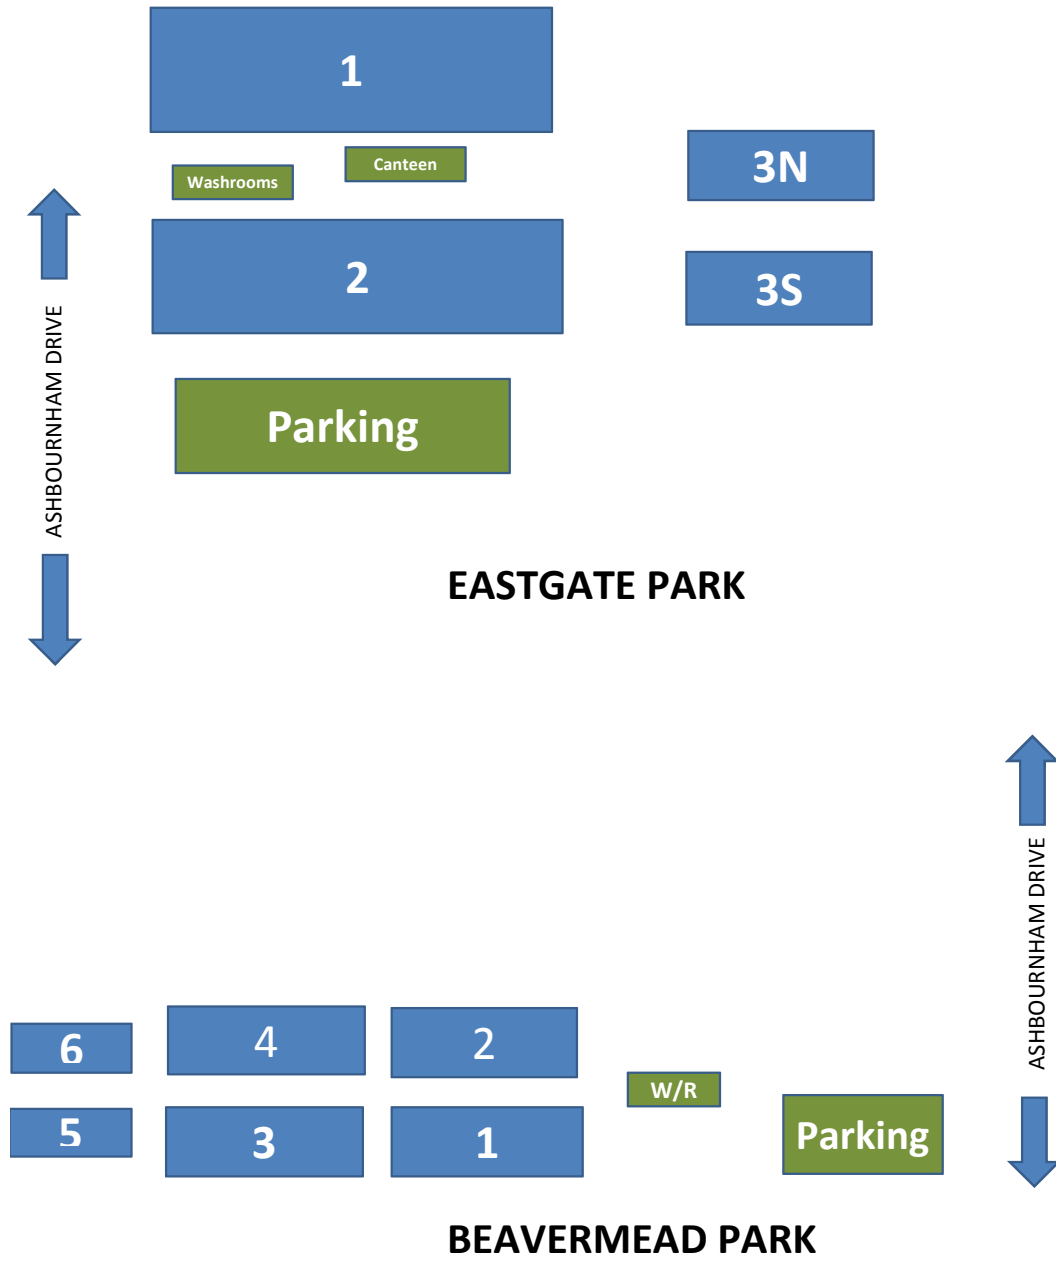

PETERBOROUGH CITY SOCCER ASSOCIATION

FIELD LAYOUT - EASTGATE and BEAVERMEAD PARKS